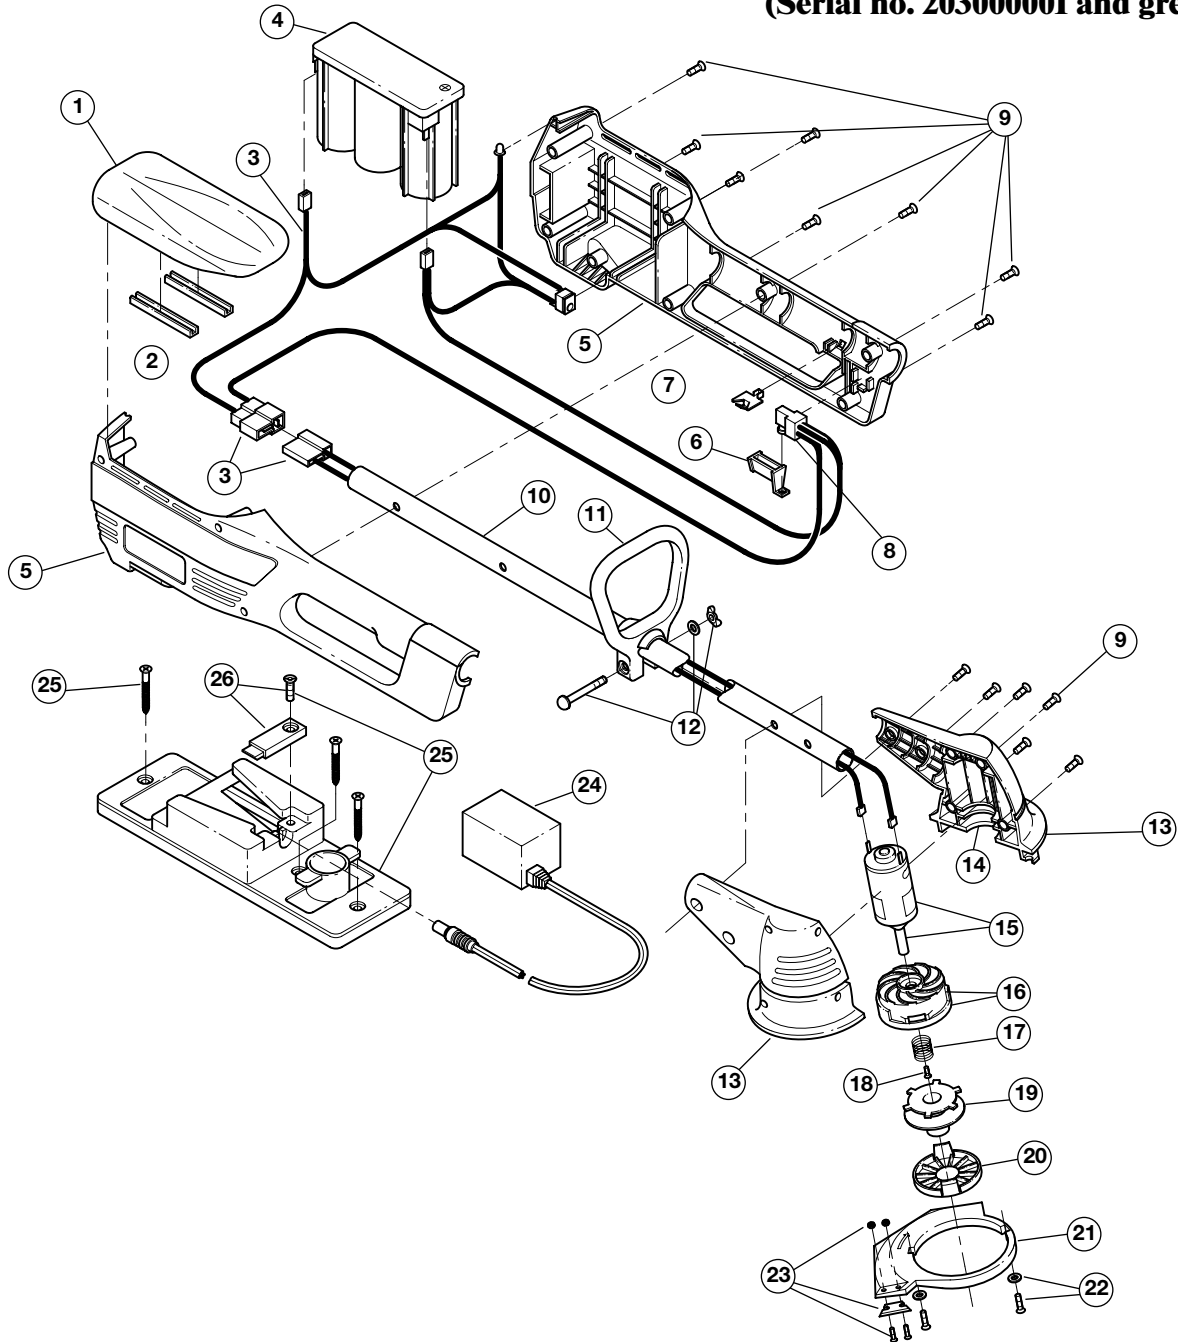

MOTOR AND HOUSING PARTS - MODEL 140r

(Serial no. 203000001 and greater)

Item	Part No.	Description
1	180411	Battery Door
2	180363	Battery Cushion Set (qty. 5)
3	180514	Complete Wiring Harness Assembly
4	180410	Battery
5	180515	Battery Housing w/o Decals
6	180151	Trigger
7	180364	Safety Release Switch
8	180150	Switch
9	181482	Housing Screw
10	180516	Boom Assembly
11	145819	D-Handle
12	181587	D-Handle Hardware Assembly
13	180517	Motor Housing
14	180518	Motor Supports (qty. 2)
15	180519	Motor

Item	Part No.	Description
16	180372	Outer Spool and Eyelet
17	180374	Spring
18	180375	Screw and Washer
19	180292	Inner Reel
20	180376	Reel Cover
21	180408	Guard and Blade Assembly
22	180520	Guard Mounting Screw Assembly
23	682061	Blade Assembly
24	180409	Battery Charger
25	180412	Wall Station Assembly
26	180378	Wall Station Clamp and Screw
*	180521	Battery Housing Decal Set
*	180117	Cutting Line (50 ft)
*	180327	Cutting Head Assembly (includes 16-20)

* not shown